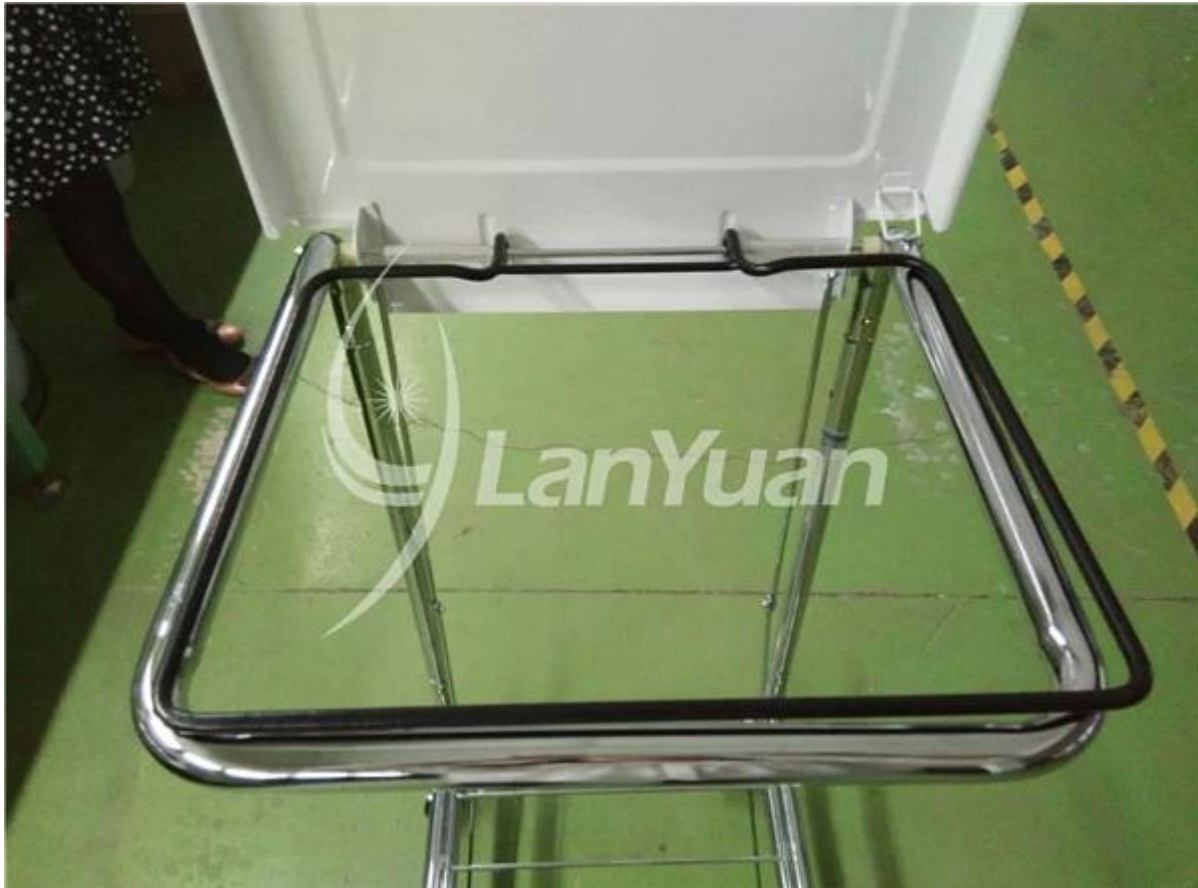

Chrome Medical Hamper Stand with Stainless Steel

Features

- Chrome-plated steel frame
- Pedal-activated lid and prop to keep lid open
- Heavy-duty bag support and holder
- 4 casters with 2 locks

Any interesting welcome to contact us for know more!!